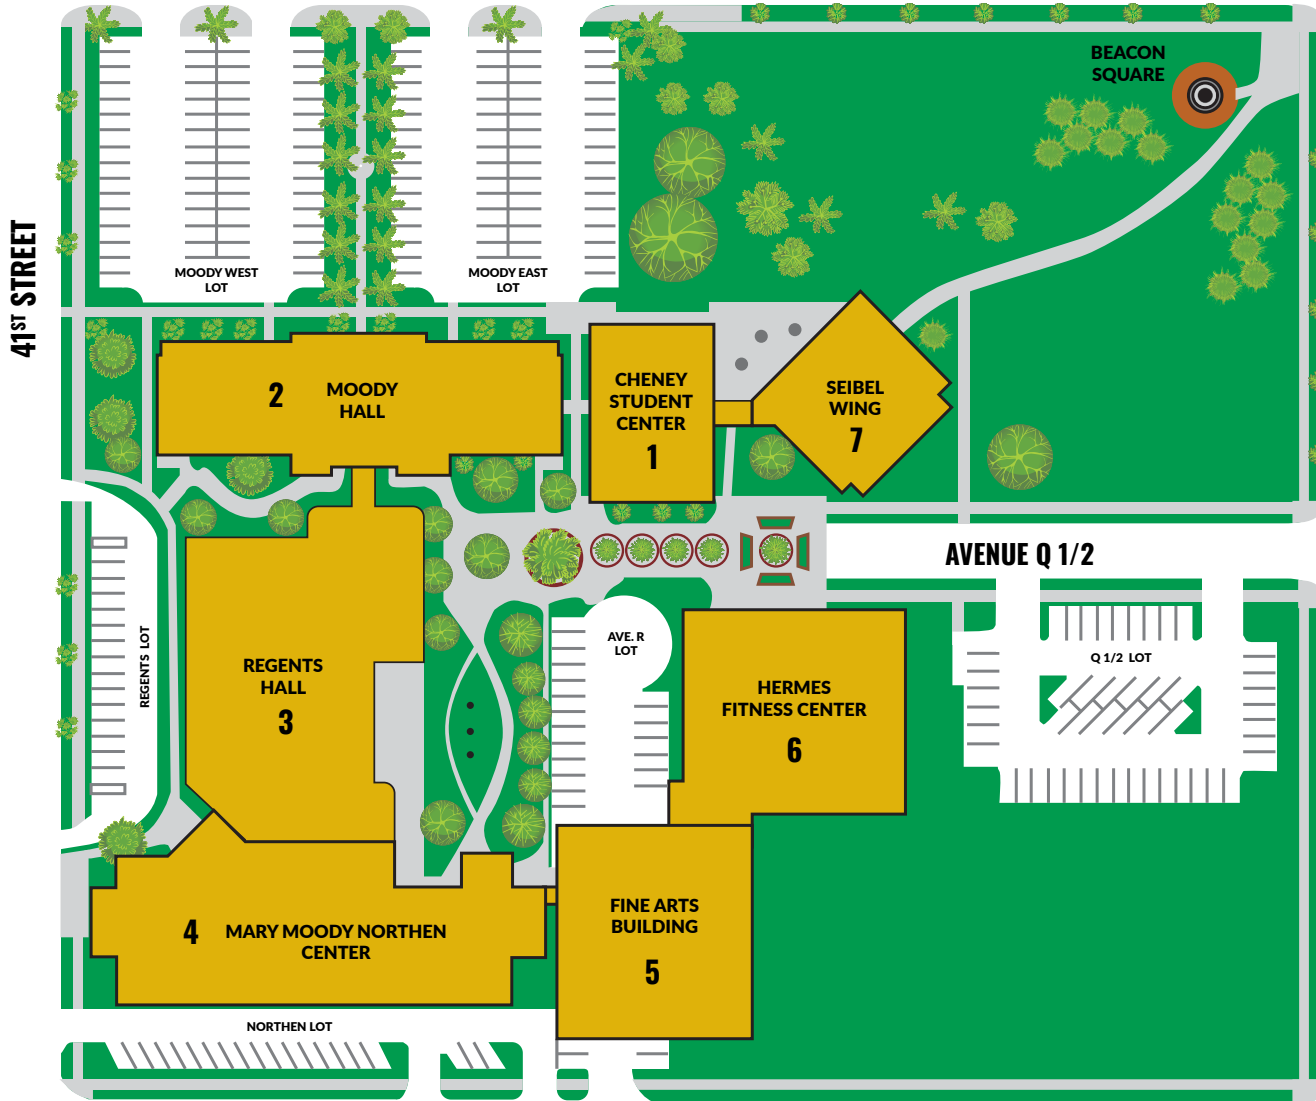

40<sup>TH</sup> STREET

AVENUE Q

### Galveston College Map Legend

1. Eudine Meadows Cheney Student Center (SC)
2. Moody Hall (M)
3. Regents Hall (R)
4. Mary Moody Northen Center (N)
5. Fine Arts Building (FA)
6. Sarah H. Hermes Fitness Center (H)
7. Abe and Annie Seibel Foundation Wing
8. Whitecaps Apartments
9. Abe and Annie Seibel Student Residences

AVENUE Q 1/2

AVENUE R

39<sup>TH</sup> ST. LOT

39<sup>TH</sup> STREET

▲ 9. ABE AND ANNIE SEIBEL STUDENT RESIDENCES